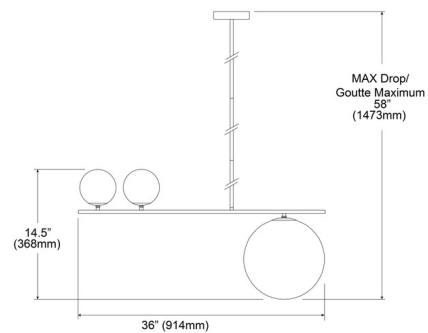

By Dainolite

Description

An elegant and unique modern piece, the Orion Linear Pendant uses a complement of sleek metal and clean glass to create an eye-catching and pleasurable display. A slim metal down rod descends from the ceiling and intersects into a matching horizontal rod that mounts the set of spherical glass shades. Hanging below the rod to the left is a larger, single orb, while to the right, a pair of matching orbs rest above the rod.

Shown in gold / opal white

Specifications

COLOR Opal White
BODY FINISH Gold
WATTAGE 107W
DIMMER Standard 120V
DIMENSIONS 36"L x 12"W x 14.5"H
BULB NOT INCLUDED 3 x A19/Medium (E26)/9W/120V LED
BULB NOT INCLUDED 2 x G16.5/Medium (E26)/40W/120V Incandescent
COUNTRY OF ORIGIN China

Technical Information

PRODUCT DIMENSIONS Downrods Included: 1-8", 1-11" and 1-20" Stems

CLICK TO VIEW PRODUCT

Notes: