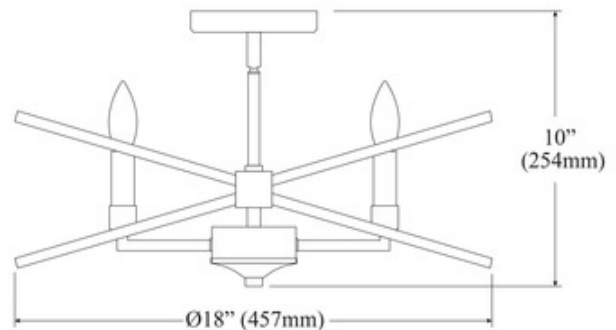

COMPANY	PROJECT	FIXTURE TYPE	APPROVED BY	DATE