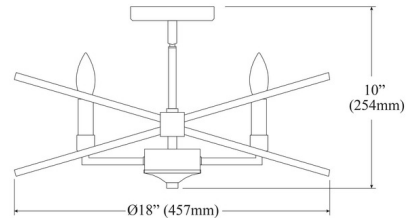

Shown in vintage bronze

Specifications

COLOR	N/A
BODY FINISH	Vintage Bronze
WATTAGE	20W
DIMMER	Standard 120V
DIMENSIONS	18"W x 7"H
BULB NOT INCLUDED	4 x B11/Candelabra (E12)/5W/120V LED
OTHER BULB OPTIONS	4 x B10/Candelabra (E12)/120V LED 4 x B10/Candelabra (E12)/60W/120V Incandescent
COUNTRY OF ORIGIN	China