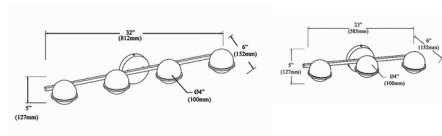

By Dainolite

Description

The Sofia Bathroom Vanity Light drives home a modern aesthetic with its clean lines and geometric shapes. Large glass globes spread horizontally from the back-plate, creating a visually stimulating fixture. Place a Sofia over a bathroom mirror to complete your look. Available in 3, 4, or 5 light configurations and finished in either Matte Black or Polished Chrome. Note: Five light model is not available in Matte Black.

Shown in polished chrome / white

Specifications

COLOR	White
BODY FINISH	Polished Chrome
WATTAGE	75W
DIMMER	Standard 120V
DIMENSIONS	23"W x 4.75"H x 6"D
BULB NOT INCLUDED	3 x JCD/G9/25W/120V Halogen
OTHER BULB OPTIONS	3 x JCD/G9/120V LED
COUNTRY OF ORIGIN	China