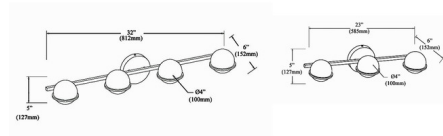

Description

The Sofia Bathroom Vanity Light drives home a modern aesthetic with its clean lines and geometric shapes. Large glass globes spread horizontally from the back-plate, creating a visually stimulating fixture. Place a Sofia over a bathroom mirror to complete your look. Available in 3, 4, or 5 light configurations and finished in either Matte Black or Polished Chrome. Note: Five light model is not available in Matte Black.

Shown in polished chrome / white

Specifications

COLOR	White
BODY FINISH	Polished Chrome
WATTAGE	75W
DIMMER	Standard 120V
DIMENSIONS	23"W x 4.75"H x 6"D
BULB NOT INCLUDED	3 x JCD/G9/25W/120V Halogen
OTHER BULB OPTIONS	3 x JCD/G9/120V LED
COUNTRY OF ORIGIN	China