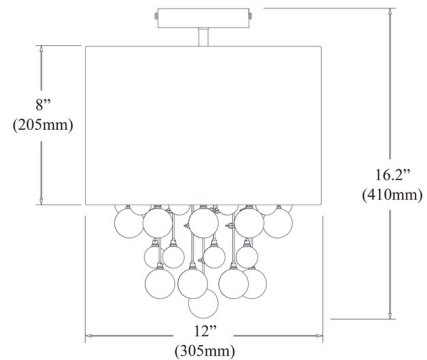

### Specifications

COLOR	N/A
BODY FINISH	Polished Chrome
WATTAGE	16W
DIMMER	Standard 120V
DIMENSIONS	12"W x 16.3"H
BULB NOT INCLUDED	2 x A19/Medium (E26)/8W/120V LED
OTHER BULB OPTIONS	2 x A19/Medium (E26)/120V LED 2 x A19/Medium (E26)/60W/120V Incandescent
COUNTRY OF ORIGIN	China