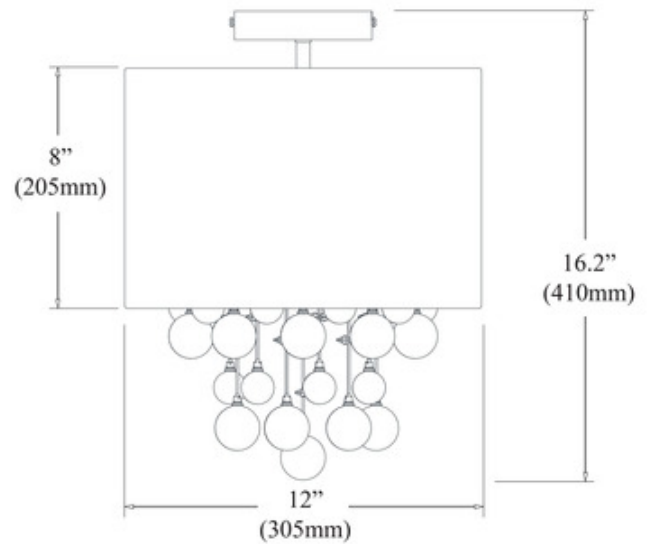

COMPANY	PROJECT	FIXTURE TYPE	APPROVED BY	DATE