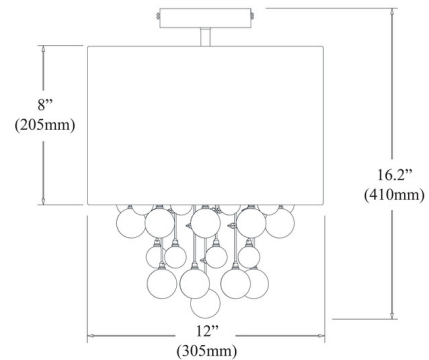

Shown in polished chrome

Specifications

COLOR	N/A
BODY FINISH	Polished Chrome
WATTAGE	16W
DIMMER	Standard 120V
DIMENSIONS	12"W x 16.3"H
BULB NOT INCLUDED	2 x A19/Medium (E26)/8W/120V LED
OTHER BULB OPTIONS	2 x A19/Medium (E26)/120V LED 2 x A19/Medium (E26)/60W/120V Incandescent
COUNTRY OF ORIGIN	China