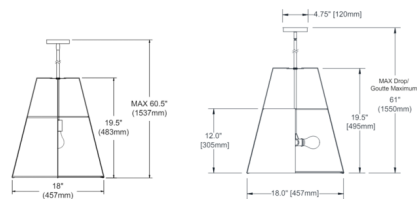

### Specifications

COLOR . . . . . White  
BODY FINISH . . . . . Black  
WATTAGE . . . . . 100W  
DIMMER . . . . . Standard 120V  
DIMENSIONS . . . . . 18"W x 19.5"H  
BULB NOT INCLUDED . . . . . 1 x A19/Medium (E26)/100W/120V LED  
OTHER BULB OPTIONS . . . . . 1 x A19/Medium (E26)/120V LED  
1 x A19/Medium (E26)/60W/120V Incandescent  
COUNTRY OF ORIGIN . . . . . China

### Technical Information

PRODUCT DIMENSIONS . . . . . Downrods Included: 1-8", 1-11" and 1-20" Stems

CLICK TO VIEW PRODUCT

Notes: