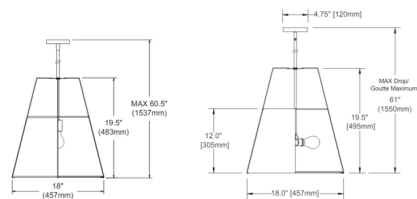

Shown in black / white

Specifications

COLOR	White
BODY FINISH	Black
WATTAGE	100W
DIMMER	Standard 120V
DIMENSIONS	18"W x 19.5"H
BULB NOT INCLUDED	1 x A19/Medium (E26)/100W/120V LED
OTHER BULB OPTIONS	1 x A19/Medium (E26)/120V LED 1 x A19/Medium (E26)/60W/120V Incandescent
COUNTRY OF ORIGIN	China

Technical Information

PRODUCT DIMENSIONS Downrods Included: 1-8", 1-11" and 1-20" Stems

CLICK TO VIEW PRODUCT

Notes: