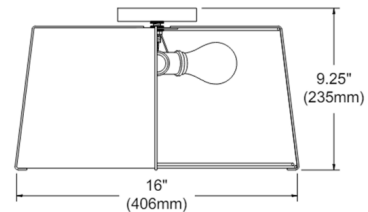

### Specifications

COLOR	White
BODY FINISH	Black
WATTAGE	27W
DIMMER	Standard 120V
DIMENSIONS	16"W x 9.25"H
BULB NOT INCLUDED	3 x A19/Medium (E26)/9W/120V LED
COUNTRY OF ORIGIN	China

### Technical Information

PRODUCT DIMENSIONS . . . . . Downrods Included: 1-8", 1-11" and 1-20" Stems

CLICK TO VIEW PRODUCT

Notes: