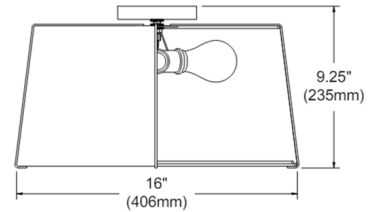

Shown in black / white

Specifications

COLOR	White
BODY FINISH	Black
WATTAGE	27W
DIMMER	Standard 120V
DIMENSIONS	16"W x 9.25"H
BULB NOT INCLUDED	3 x A19/Medium (E26)/9W/120V LED
COUNTRY OF ORIGIN	China

Technical Information

PRODUCT DIMENSIONS Downrods Included: 1-8", 1-11" and 1-20" Stems

CLICK TO VIEW PRODUCT

Notes: