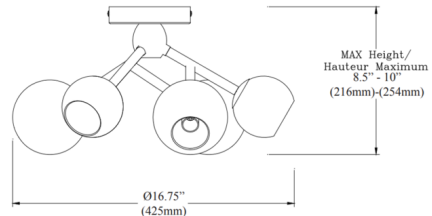

### Specifications

COLOR	Frosted
BODY FINISH	Satin Chrome
WATTAGE	24W
DIMMER	Standard 120V
DIMENSIONS	16.75"W x 10"H x 16.75"D
BULB NOT INCLUDED	6 x JCD/G9/4W/120V LED
COUNTRY OF ORIGIN	China

CLICK TO VIEW PRODUCT