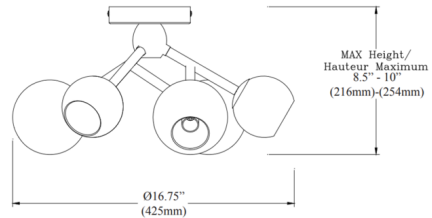

### Specifications

|                   |                          |
|-------------------|--------------------------|
| COLOR             | Frosted                  |
| BODY FINISH       | Satin Chrome             |
| WATTAGE           | 24W                      |
| DIMMER            | Standard 120V            |
| DIMENSIONS        | 16.75"W x 10"H x 16.75"D |
| BULB NOT INCLUDED | 6 x JCD/G9/4W/120V LED   |
| COUNTRY OF ORIGIN | China                    |