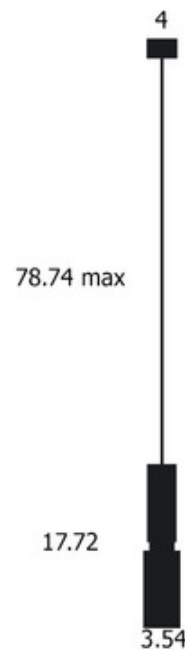

BRAND

David Pompa

DESCRIPTION

The Amelia Pendant has the ostentatious and basic form that accentuates and explores the elegance and balance between two handcrafted materials with their smooth finish. The tubular shape with its edged terrace combines two honest materials that give a slight flavor of the 1950s. Available with a Saman Wood shade and Brass or Black powder-coated finish. Saman wood is a tropical wood from Mexico with fine texture and open grains. Canopy: 4 inch diameter. Handcrafted in Mexico.

Shown in: Brass

SHADE COLOR	N/A
BODY FINISH	Brass
WATTAGE	5W
DIMMER	Standard 120V
DIMENSIONS	3.54"W x 17.72"H
BULB INCLUDED	
LAMP	1 x MR16/GU10/5W/120V LED
<i>Technical Information</i>	
LUMINOUS FLUX	400 lumens
LUMENS/WATT	80.00
LAMP COLOR	2700K
PRODUCT DIMENSIONS	Cable Length: 78.74"
SPEC #	POM872914