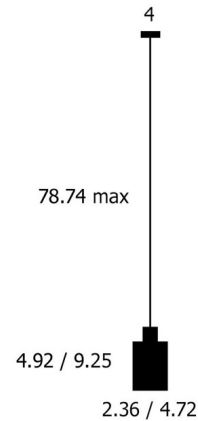

### Specifications

COLOR	N/A
BODY FINISH	Black
WATTAGE	5W
DIMMER	Standard 120V
DIMENSIONS	2.36"W x 4.92"H
BULB INCLUDED	1 x MR16/GU10/5W/120V LED
COUNTRY OF ORIGIN	Mexico

### Technical Information

PRODUCT DIMENSIONS	Cable Length: 78.74"
LAMP COLOR	2700K
LUMENS/WATT	80.00
LUMINOUS FLUX	400 lumens

Shown in black

CLICK TO VIEW PRODUCT

Notes: