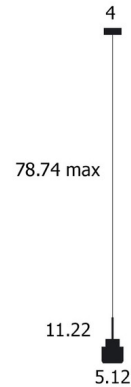

By davidpompa

Description

The Cupallo Pendant features stacked circles combined with a hand-blown glass shade that enhances the light distribution. Beautiful on its own, or in a group, this stylish pendant will enhance many decors. Available in Brass, Chrome, or Copper. Canopy: 4 inch diameter. Handcrafted in Mexico. CE listed.

Shown in brass

Specifications

COLOR	N/A
BODY FINISH	Brass
WATTAGE	4W
DIMMER	Standard 120V
DIMENSIONS	5.1"W x 11.2"H
BULB INCLUDED	1 x JCD/G9/4W/120V LED
COUNTRY OF ORIGIN	Mexico

Technical Information

PRODUCT DIMENSIONS	Cable Length: 78.74"
LAMP COLOR	2700K
LUMENS/WATT	90.00
LUMINOUS FLUX	360 lumens