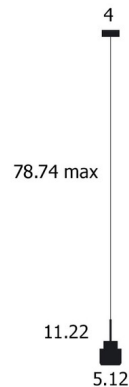

By davidpompa

Description

The Cupallo Pendant features stacked circles combined with a hand-blown glass shade that enhances the light distribution. Beautiful on its own, or in a group, this stylish pendant will enhance many decors. Available in Brass, Chrome, or Copper. Canopy: 4 inch diameter. Handcrafted in Mexico. CE listed.

Shown in brass

Specifications

COLOR	N/A
BODY FINISH	Brass
WATTAGE	4W
DIMMER	Standard 120V
DIMENSIONS	5.1"W x 11.2"H
BULB INCLUDED	1 x JCD/G9/4W/120V LED
COUNTRY OF ORIGIN	Mexico

Technical Information

PRODUCT DIMENSIONS	Cable Length: 78.74"
LAMP COLOR	2700K
LUMENS/WATT	90.00
LUMINOUS FLUX	360 lumens