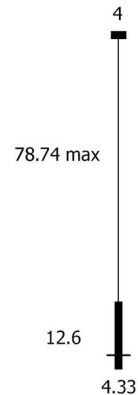

Specifications

COLOR Black
BODY FINISH Black
WATTAGE 3W
DIMMER Standard 120V
DIMENSIONS 4.33"W x 12.6"H x 4.33"D
BULB INCLUDED 1 x JCD/G9/3W/120V LED
COUNTRY OF ORIGIN Mexico

Technical Information

PRODUCT DIMENSIONS Cord Length: 78.74"
COLOR RENDERING 90 CRI
LAMP COLOR 2700K
LUMENS/WATT 93.33
LUMINOUS FLUX 280 lumens

Shown in black / black

CLICK TO VIEW PRODUCT

Notes: