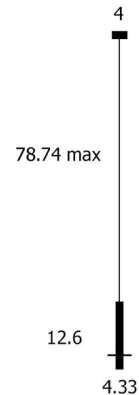

CLICK TO VIEW PRODUCT

Notes: