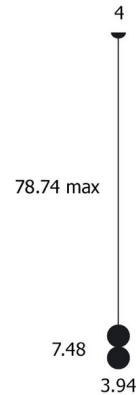

By davidpompa

Description

The Origo Pendant is geometry in its purest form. It embodies opposite materials, using volcanic rock and glass. Light shines from the Opal diffuser showcasing the Black or White rocks uneven surface. Handcrafted in Mexico. Note: Black Rock includes a black cord and 4.72 inch canopy. White Rock includes a white cord and 4.72 inch canopy.

Shown in black rock / opal

Specifications

COLOR Opal
BODY FINISH Black Rock
WATTAGE 4W
DIMMER Standard 120V
DIMENSIONS 3.94"W x 7.48"H
BULB INCLUDED 1 x JCD/G9/4W/120V LED
COUNTRY OF ORIGIN Mexico

Technical Information

PRODUCT DIMENSIONS Cable Length: 78.74"
LAMP COLOR 2300K
LUMENS/WATT 87.50
LUMINOUS FLUX 350 lumens

CLICK TO VIEW PRODUCT

Notes: