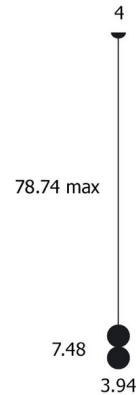

Lightology

lightology.com
866-954-4489
04-05-26

Project: _____

Company: _____

Location: _____ Fixture Type: _____

SPEC #: **POM872928**

Approved On: _____ Approved By: _____

Origo Pendant

By davidpompa

Description

The Origo Pendant is geometry in its purest form. It embodies opposite materials, using volcanic rock and glass. Light shines from the Opal diffuser showcasing the Black or White rocks uneven surface. Handcrafted in Mexico. Note: Black Rock includes a black cord and 4.72 inch canopy. White Rock includes a white cord and 4.72 inch canopy.

Specifications

COLOR	Opal
BODY FINISH	Black Rock
WATTAGE	4W
DIMMER	Standard 120V
DIMENSIONS	3.94"W x 7.48"H
BULB INCLUDED	1 x JCD/G9/4W/120V LED
COUNTRY OF ORIGIN	Mexico

Technical Information

PRODUCT DIMENSIONS	Cable Length: 78.74"
LAMP COLOR	2300K
LUMENS/WATT	87.50
LUMINOUS FLUX	350 lumens

CLICK TO VIEW PRODUCT

Notes: