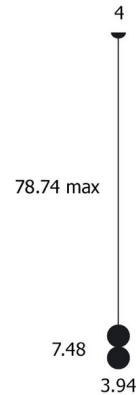

By davidpompa

Description

The Origo Pendant is geometry in its purest form. It embodies opposite materials, using volcanic rock and glass. Light shines from the Opal diffuser showcasing the Black or White rocks uneven surface. Handcrafted in Mexico. Note: Black Rock includes a black cord and 4.72 inch canopy. White Rock includes a white cord and 4.72 inch canopy.

Shown in black rock / opal

Specifications

COLOR	Opal
BODY FINISH	Black Rock
WATTAGE	4W
DIMMER	Standard 120V
DIMENSIONS	3.94"W x 7.48"H
BULB INCLUDED	1 x JCD/G9/4W/120V LED
COUNTRY OF ORIGIN	Mexico

Technical Information

PRODUCT DIMENSIONS	Cable Length: 78.74"
LAMP COLOR	2300K
LUMENS/WATT	87.50
LUMINOUS FLUX	350 lumens

CLICK TO VIEW PRODUCT

Notes: