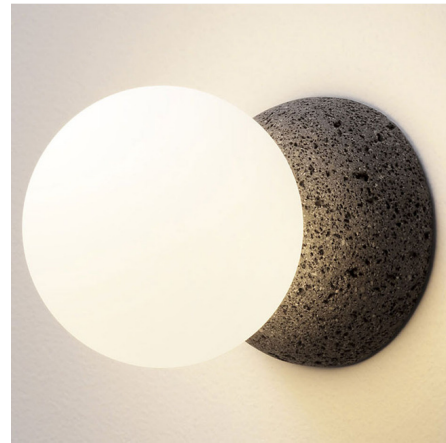

By davidpompa

Description

The Origo Wall Sconce brings shadows and light into a new context. Pairing volcanic rock with glass. Light shines from the Opal diffuser showcasing the Black or White rocks uneven surface. The handmade recinto volcanic stone perfect in a variety of spaces. Handcrafted in Mexico. Includes a 4.72 inch junction box wall cover for U.S. junction box in white finish with White Rock or black finish with Black Rock (not pictured).

Shown in black rock / opal

Specifications

COLOR Opal
BODY FINISH Black Rock
WATTAGE 4W
DIMMER Standard 120V
DIMENSIONS 3.93"W x 3.93"H x 5.7"D
BULB INCLUDED 1 x JCD/G9/4W/120V LED
COUNTRY OF ORIGIN Mexico

Technical Information

PRODUCT DIMENSIONS Backplate: 4" Dia.
LAMP COLOR 2300K
LUMENS/WATT 87.50
LUMINOUS FLUX 350 lumens

CLICK TO VIEW PRODUCT

Notes: