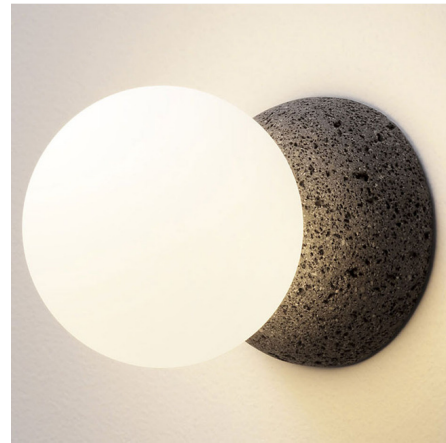

## Origo Wall Sconce

By davidpompa

### Description

The Origo Wall Sconce brings shadows and light into a new context. Pairing volcanic rock with glass. Light shines from the Opal diffuser showcasing the Black or White rocks uneven surface. The handmade recinto volcanic stone perfect in a variety of spaces. Handcrafted in Mexico. Includes a 4.72 inch junction box wall cover for U.S. junction box in white finish with White Rock or black finish with Black Rock (not pictured).

Shown in black rock / opal

### Specifications

COLOR . . . . . Opal  
BODY FINISH . . . . . Black Rock  
WATTAGE . . . . . 4W  
DIMMER . . . . . Standard 120V  
DIMENSIONS . . . . . 3.93"W x 3.93"H x 5.7"D  
BULB INCLUDED . . . . . 1 x JCD/G9/4W/120V LED  
COUNTRY OF ORIGIN . . . . . Mexico