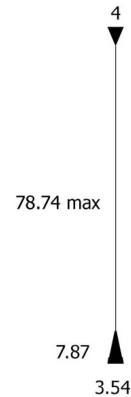

By davidpompa

Description

The Vitrif Pendant combines Barro Negro and copper in a pure and geometrical form. The concept combines a craft and an industrial material to create a contemporary object. Vitrif has a timeless style which fits perfectly in any environment, creating a dramatic light cone. Canopy: 4 inch diameter. Handcrafted in Mexico. CE listed.

Shown in copper

Specifications

| | |
|-------------------|---------------------------|
| COLOR | N/A |
| BODY FINISH | Copper |
| WATTAGE | 5W |
| DIMMER | Standard 120V |
| DIMENSIONS | 3.54"W x 7.87"H |
| BULB INCLUDED | 1 x MR16/GU10/5W/120V LED |
| COUNTRY OF ORIGIN | Mexico |

Technical Information

| | |
|--------------------|---------------------------------|
| PRODUCT DIMENSIONS | Adjustable Cable Length: 78.74" |
| LAMP COLOR | 2700K |
| LUMENS/WATT | 80.00 |
| LUMINOUS FLUX | 400 lumens |