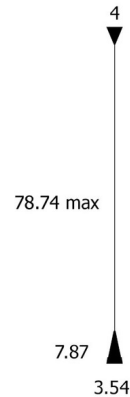

By davidpompa

Description

The Vitrif Pendant combines Barro Negro and copper in a pure and geometrical form. The concept combines a craft and an industrial material to create a contemporary object. Vitrif has a timeless style which fits perfectly in any environment, creating a dramatic light cone. Canopy: 4 inch diameter. Handcrafted in Mexico. CE listed.

Shown in copper

Specifications

COLOR	N/A
BODY FINISH	Copper
WATTAGE	5W
DIMMER	Standard 120V
DIMENSIONS	3.54"W x 7.87"H
BULB INCLUDED	1 x MR16/GU10/5W/120V LED
COUNTRY OF ORIGIN	Mexico

Technical Information

PRODUCT DIMENSIONS	Adjustable Cable Length: 78.74"
LAMP COLOR	2700K
LUMENS/WATT	80.00
LUMINOUS FLUX	400 lumens

CLICK TO VIEW PRODUCT

Notes: