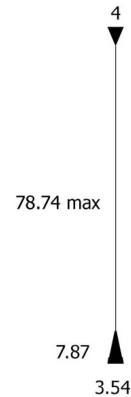

By davidpompa

Description

The Vitrif Pendant combines Barro Negro and copper in a pure and geometrical form. The concept combines a craft and an industrial material to create a contemporary object. Vitrif has a timeless style which fits perfectly in any environment, creating a dramatic light cone. Canopy: 4 inch diameter. Handcrafted in Mexico. CE listed.

Shown in copper

Specifications

COLOR	N/A
BODY FINISH	Copper
WATTAGE	5W
DIMMER	Standard 120V
DIMENSIONS	3.54"W x 7.87"H
BULB INCLUDED	1 x MR16/GU10/5W/120V LED
COUNTRY OF ORIGIN	Mexico

Technical Information

PRODUCT DIMENSIONS	Adjustable Cable Length: 78.74"
LAMP COLOR	2700K
LUMENS/WATT	80.00
LUMINOUS FLUX	400 lumens

CLICK TO VIEW PRODUCT

Notes: