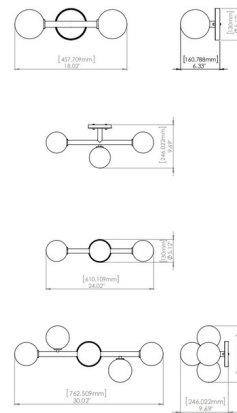

Shown in chrome / opal

Specifications

COLOR Opal
BODY FINISH Chrome
WATTAGE 50W
DIMMER Standard 120V
DIMENSIONS 18"W x 5"H x 6.25"D
BULB NOT INCLUDED 2 x JCD/G9/25W/120V Halogen

CLICK TO VIEW PRODUCT

Notes: