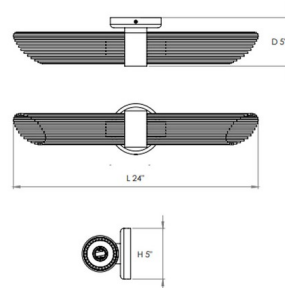

By DVI Lighting

Description

The Spartan Bathroom Vanity Light combines clean lines and timeless design making this vanity light a great selection for modern decors. Chrome finish. Can be installed vertically or horizontally. ETL listed. Suitable for damp locations.

Shown in chrome

Specifications

COLOR	N/A
BODY FINISH	Chrome
WATTAGE	140W
DIMMER	Standard 120V
DIMENSIONS	24"W x 5"H x 5"D
BULB NOT INCLUDED	2 x Edison/Medium (E26)/70W/120V Incandescent
OTHER BULB OPTIONS	2 x Edison/Medium (E26)/120V LED