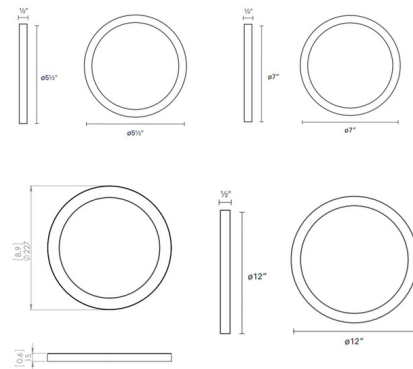

By DVI Lighting

Description

The Avro Ceiling Light Fixture is a simple, clean flush mount fixture that would be perfect for a variety of applications. Use in kitchen, bath, hallways, commercial spaces or anywhere that general lighting is needed. Available in three sizes and four finishes. Choose from 3000K or 4000K color temperature. Note: Not all options are available.

Shown in brass / white

Specifications

COLOR	White
BODY FINISH	Brass
WATTAGE	6W
DIMMER	Low Voltage Electronic
DIMENSIONS	5.3"W x 0.5"H
INTEGRATED LED MODULE	1 x LED/6W/120V LED

Technical Information

COLOR RENDERING	80 CRI
LAMP COLOR	3000K
LUMENS/WATT	100.00
LUMINOUS FLUX	600 lumens