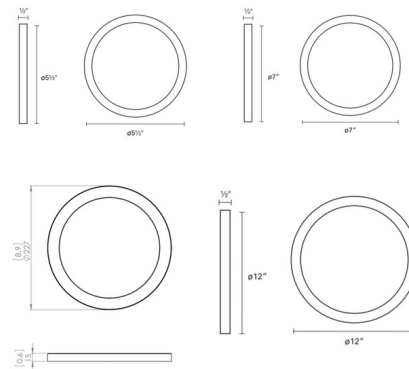

Shown in brass / white

Specifications

COLOR	White
BODY FINISH	Brass
WATTAGE	6W
DIMMER	Low Voltage Electronic
DIMENSIONS	5.3"W x 0.5"H
INTEGRATED LED MODULE	1 x LED/6W/120V LED

Technical Information

COLOR RENDERING	80 CRI
LAMP COLOR	3000K
LUMENS/WATT	100.00
LUMINOUS FLUX	600 lumens