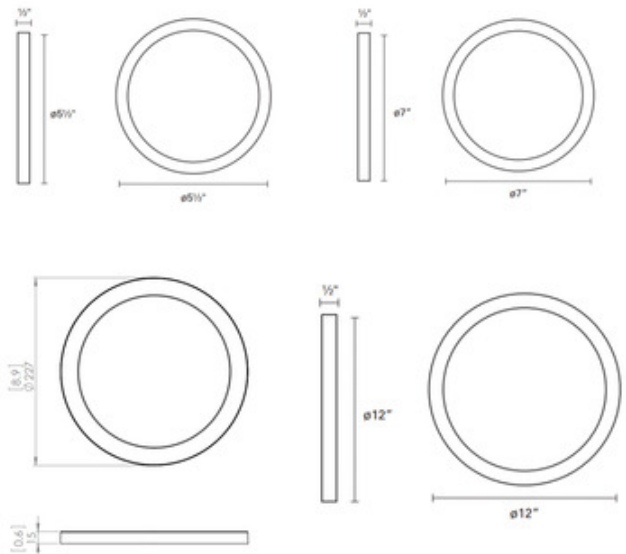

*Shown in: Brass / White*

<b>SHADE COLOR</b>	White
<b>BODY FINISH</b>	Brass
<b>WATTAGE</b>	6W
<b>DIMMER</b>	Low Voltage Electronic
<b>DIMENSIONS</b>	5.3"W x 0.5"H
<b>INTEGRATED LED MODULE</b>	
<b>LAMP</b>	1 x LED/6W/120V LED

*Technical Information*

<b>LUMINOUS FLUX</b>	600 lumens
<b>LUMENS/WATT</b>	100.00
<b>LAMP COLOR</b>	3000K
<b>COLOR RENDERING</b>	80 CRI

**SPEC #** DVI872971

COMPANY	PROJECT	FIXTURE TYPE	APPROVED BY	DATE