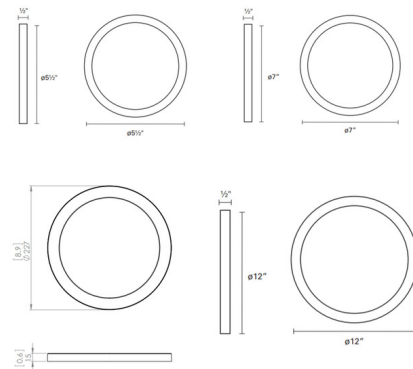

Shown in brass / white

Specifications

| | |
|-----------------------|------------------------|
| COLOR | White |
| BODY FINISH | Brass |
| WATTAGE | 6W |
| DIMMER | Low Voltage Electronic |
| DIMENSIONS | 5.3"W x 0.5"H |
| INTEGRATED LED MODULE | 1 x LED/6W/120V LED |