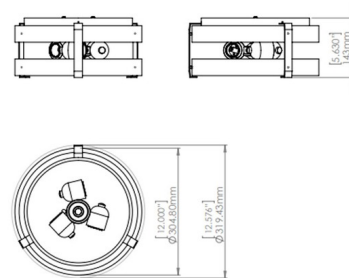

### Specifications

COLOR	N/A
BODY FINISH	Graphite / Ironwood
WATTAGE	210W
DIMMER	Standard 120V
DIMENSIONS	12.5"W x 5.75"H
BULB NOT INCLUDED	3 x Edison/Medium (E26)/70W/120V Incandescent
OTHER BULB OPTIONS	3 x Edison/Medium (E26)/120V LED