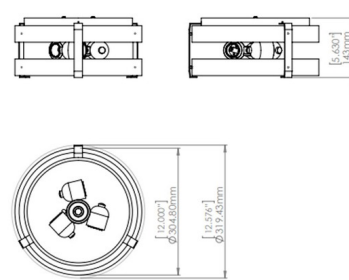

Shown in graphite / ironwood

Specifications

COLOR	N/A
BODY FINISH	Graphite / Ironwood
WATTAGE	210W
DIMMER	Standard 120V
DIMENSIONS	12.5"W x 5.75"H
BULB NOT INCLUDED	3 x Edison/Medium (E26)/70W/120V Incandescent
OTHER BULB OPTIONS	3 x Edison/Medium (E26)/120V LED