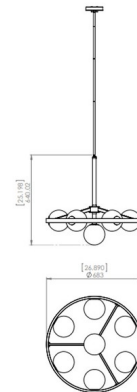

### Description

The Courcelette Ring Chandelier is an eye catching fixture that takes its design cues from the midcentury modern era. This simple clean style works well with most decors. Hang over a kitchen island, dining table or work station. Features seven fully enclosed glass globes with Etched glass bulb covers. Features Clear glass with Graphite, Venetian Brass or Chrome finish. Includes 40 inches of downrods. ETL listed.

### Specifications

COLOR . . . . . Clear  
BODY FINISH . . . . . Chrome  
WATTAGE . . . . . 175W  
DIMMER . . . . . Standard 120V  
DIMENSIONS . . . . . 27"W x 25.25"H  
BULB NOT INCLUDED . . . . . 7 x JCD/G9/25W/120V Halogen  
OTHER BULB OPTIONS . . . . . 7 x JCD/G9/120V LED

### Technical Information

PRODUCT DIMENSIONS . . . . . Min/Max Overall Height: 26.75"/66.75"

Shown in chrome / clear

CLICK TO VIEW PRODUCT

Notes: