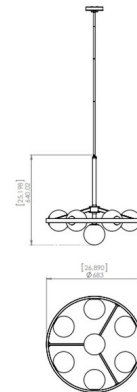

Description

The Courcelette Ring Chandelier is an eye catching fixture that takes its design cues from the midcentury modern era. This simple clean style works well with most decors. Hang over a kitchen island, dining table or work station. Features seven fully enclosed glass globes with Etched glass bulb covers. Features Clear glass with Graphite, Venetian Brass or Chrome finish. Includes 40 inches of downrods. ETL listed.

Specifications

COLOR	Clear
BODY FINISH	Chrome
WATTAGE	175W
DIMMER	Standard 120V
DIMENSIONS	27"W x 25.25"H
BULB NOT INCLUDED	7 x JCD/G9/25W/120V Halogen
OTHER BULB OPTIONS	7 x JCD/G9/120V LED

Technical Information

PRODUCT DIMENSIONS	Min/Max Overall Height: 26.75"/66.75"
--------------------	---------------------------------------

Shown in chrome / clear

CLICK TO VIEW PRODUCT

Notes: