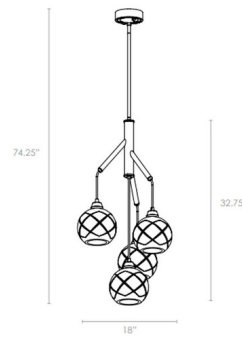

### Description

The Andromeda Chandelier is sleek and stylish and so versatile it will make it easy to bring a contemporary component to most decors. Features four rounded Clear, Smoke or Bohemian Cut glass shades with Chrome finish. Includes 40 inches of downrods. Ideally suited for vintage style bulb. ETL listed.

### Specifications

COLOR . . . . . Smoke Glass  
BODY FINISH . . . . . Chrome  
WATTAGE . . . . . 280W  
DIMMER . . . . . Standard 120V  
DIMENSIONS . . . . . 18"W x 32.75"H  
BULB NOT INCLUDED . . . . . 4 x Edison/Medium (E26)/70W/120V Incandescent  
OTHER BULB OPTIONS . . . . . 4 x Edison/Medium (E26)/120V LED

### Technical Information

PRODUCT DIMENSIONS . . . . . Min/Max Overall Height: 34.25"/74.25"

Shown in chrome / smoke glass

CLICK TO VIEW PRODUCT

Notes: