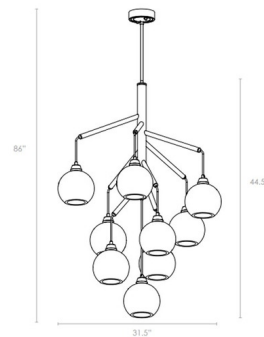

### Description

The Andromeda Foyer Chandelier is sleek and stylish and so versatile it will make it easy to bring a contemporary component to most decors. Features nine rounded Clear or Bohemian Cut glass shades with Chrome finish. Includes 40 inches of downrods. Ideally suited for vintage style bulb. ETL listed.

### Specifications

COLOR . . . . . Clear  
BODY FINISH . . . . . Chrome  
WATTAGE . . . . . 630W  
DIMMER . . . . . Standard 120V  
DIMENSIONS . . . . . 31.5"W x 44.5"H  
BULB NOT INCLUDED . . . . . 9 x Edison/Medium (E26)/70W/120V Incandescent  
OTHER BULB OPTIONS . . . . . 9 x Edison/Medium (E26)/120V LED

### Technical Information

PRODUCT DIMENSIONS . . . . . Min/Max Overall Height: 46"/86"

Shown in chrome / clear

CLICK TO VIEW PRODUCT

Notes: