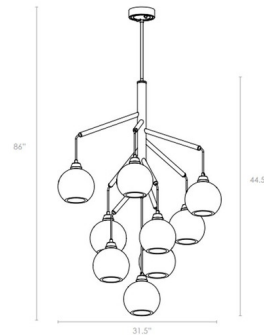

### Description

The Andromeda Foyer Chandelier is sleek and stylish and so versatile it will make it easy to bring a contemporary component to most decors. Features nine rounded Clear or Bohemian Cut glass shades with Chrome finish. Includes 40 inches of downrods. Ideally suited for vintage style bulb. ETL listed.

### Specifications

COLOR . . . . . Clear  
BODY FINISH . . . . . Chrome  
WATTAGE . . . . . 630W  
DIMMER . . . . . Standard 120V  
DIMENSIONS . . . . . 31.5"W x 44.5"H  
BULB NOT INCLUDED . . . . . 9 x Edison/Medium (E26)/70W/120V Incandescent  
OTHER BULB OPTIONS . . . . . 9 x Edison/Medium (E26)/120V LED

### Technical Information

PRODUCT DIMENSIONS . . . . . Min/Max Overall Height: 46"/86"

Shown in chrome / clear

CLICK TO VIEW PRODUCT

Notes: