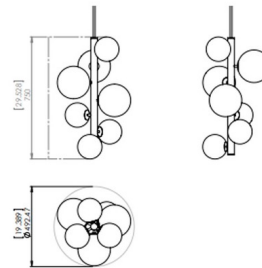

### Description

The Courcelette 7 Light Pendant is an eye catching fixture that takes its design cues from the midcentury modern era. This simple clean style works well with most decors. Generously sized for foyers, stairwells or high ceilings. Available in four finish options. Includes 40 inches of downrods. ETL listed.

### Specifications

COLOR . . . . . Clear  
BODY FINISH . . . . . Venetian Brass  
WATTAGE . . . . . 175W  
DIMMER . . . . . Standard 120V  
DIMENSIONS . . . . . 19.5"W x 29.53"H  
BULB NOT INCLUDED . . . . . 7 x JCD/G9/25W/120V Halogen  
OTHER BULB OPTIONS . . . . . 7 x JCD/G9/120V LED

### Technical Information

PRODUCT DIMENSIONS . . . . . Min/Max Overall Height: 31"/71"

CLICK TO VIEW PRODUCT

Notes: