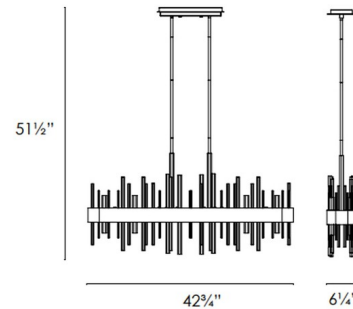

Shown in satin nickel / graphite / clear

Specifications

COLOR Clear
BODY FINISH Satin Nickel / Graphite
WATTAGE 31.5W
DIMMER Low Voltage Electronic
DIMENSIONS 42.75"L x 6.25"W x 21"H
INTEGRATED LED MODULE 1 x LED/31.5W/120V LED

Technical Information

PRODUCT DIMENSIONS Min/Max Overall Height: 25.75"/51.5"

CLICK TO VIEW PRODUCT

Notes: