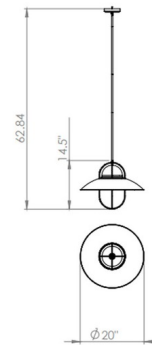

Specifications

COLOR N/A
BODY FINISH Venetian Brass / Graphite
WATTAGE 40W
DIMMER Standard 120V
DIMENSIONS 20"W x 14.5"H
BULB INCLUDED 1 x Edison Globe/Medium (E26)/40W/120V Incandescent
OTHER BULB OPTIONS 1 x Edison Globe/Medium (E26)/120V LED

Technical Information

PRODUCT DIMENSIONS Min/Max Overall Height: 14.5"/62.84"

Shown in venetian brass / graphite

CLICK TO VIEW PRODUCT

Notes: