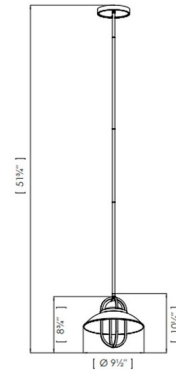

### Description

The Peggys Cove Mini Pendant offers mid century modern styling mixed in with hints of industrial and farmhouse influences. Hang several together for additional flair. Available with Matte White/Venetian Brass, Graphite/Venetian Brass and Graphite/Satin Nickel finishes. Includes 40 inches of downrods. Ideally suited for vintage style bulb. ETL listed.

### Specifications

COLOR	N/A
BODY FINISH	Matte White / Venetian Brass
WATTAGE	70W
DIMMER	Standard 120V
DIMENSIONS	9.25"W x 8.75"H
BULB NOT INCLUDED	1 x Edison/Medium (E26)/70W/120V Incandescent
OTHER BULB OPTIONS	1 x Edison/Medium (E26)/120V LED

### Technical Information

PRODUCT DIMENSIONS	Min/Max Overall Height: 10.25"/51.75"
--------------------	---------------------------------------

CLICK TO VIEW PRODUCT

Notes: