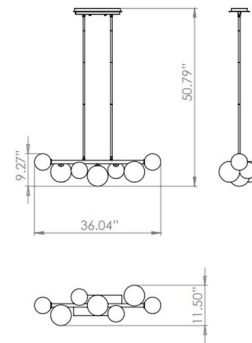

Shown in brushed nickel / opal

Specifications

COLOR Opal
BODY FINISH Brushed Nickel
WATTAGE 175W
DIMMER Standard 120V
DIMENSIONS 36"L x 11.5"W x 9.27"H
BULB NOT INCLUDED 7 x JCD/G9/25W/120V Halogen

Technical Information

PRODUCT DIMENSIONS Min/Max Overall Height: 9.25"/50.79"

CLICK TO VIEW PRODUCT

Notes: