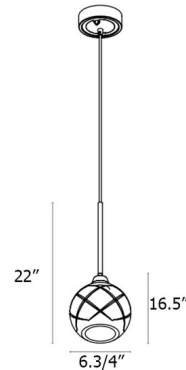

By DVI Lighting

Description

The Andromeda Mini Pendant is sleek and stylish and so versatile it will make it easy to bring a contemporary component to most decors. Features a rounded Clear or Smoke glass shade with Chrome or Graphite finish. Hang several together and create your own unique look. Includes ten feet of cord. Height adjustable only at time of installation. Ideally suited for vintage style bulb. ETL listed.

Specifications

COLOR Clear
BODY FINISH Chrome
WATTAGE 70W
DIMMER Standard 120V
DIMENSIONS 6.75"W x 16.5"H
BULB NOT INCLUDED 1 x Edison/Medium (E26)/70W/120V Incandescent
OTHER BULB OPTIONS 1 x Edison/Medium (E26)/120V LED

Technical Information

PRODUCT DIMENSIONS Max Overall Height: 58in.

Shown in chrome / clear

CLICK TO VIEW PRODUCT

Notes: