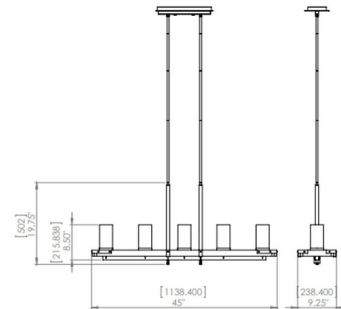

Shown in graphite / ironwood / clear

Specifications

COLOR	Clear
BODY FINISH	Graphite / Ironwood
WATTAGE	350W
DIMMER	Standard 120V
DIMENSIONS	45"L x 9.25"W x 19.75"H
BULB NOT INCLUDED	5 x Edison Tube/Medium (E26)/70W/120V Incandescent
OTHER BULB OPTIONS	5 x Edison Tube/Medium (E26)/120V LED