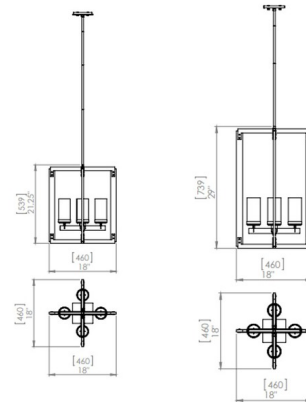

By DVI Lighting

Description

The Okanagan Pendant features a classic style with a combination of metals and woods to create a rustic fixture that is sure to enhance your farmhouse decor. Graciously sized for foyers or high ceilings. Available in Buffed Nickel/ Barnwood, Graphite/Birchwood and Graphite/ Ironwood with Clear glass diffusers. Choose from two sizes. Includes 40 inches of downrods. Ideally suited for vintage style bulbs. ETL listed.

Shown in graphite / ironwood / clear

Specifications

COLOR Clear
 BODY FINISH Graphite / Ironwood
 WATTAGE 280W
 DIMMER Standard 120V
 DIMENSIONS 18"W x 21.25"H
 BULB NOT INCLUDED 4 x Edison Tube/Medium (E26)/70W/120V Incandescent
 OTHER BULB OPTIONS 4 x Edison Tube/Medium (E26)/120V LED

Technical Information

PRODUCT DIMENSIONS Min/Max Overall Height: 22.75"/64.25"

CLICK TO VIEW PRODUCT

Notes: