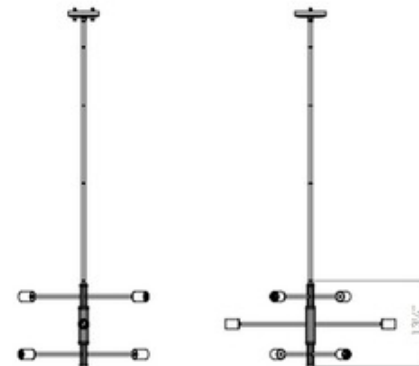

BRAND

DVI Lighting

DESCRIPTION

The Lake Loft Pendant has clean line and simple styling making it a great selection for a variety of decors. Hang multiple fixtures together for an eye catching effect. Features a Graphite finish with Platinum accents or Graphite finish with Brass accents. ETL listed.

Shown in: Graphite / Clear

SHADE COLOR	Clear
BODY FINISH	Graphite
WATTAGE	420W
DIMMER	Standard 120V
DIMENSIONS	26.25"W x 13.25"H
BULB NOT INCLUDED	
LAMP	6 x Edison Globe/Medium (E26)/70W/120V Incandescent 6 x Edison Globe/Medium (E26)/120V LED 6 x G40/Medium (E26)/120V Incandescent 6 x G40/Medium (E26)/120V LED

Technical Information

PRODUCT DIMENSIONS Min/Max Overall Height: 14.75"/44.75"

SPEC # DVI873119

COMPANY	PROJECT	FIXTURE TYPE	APPROVED BY	DATE