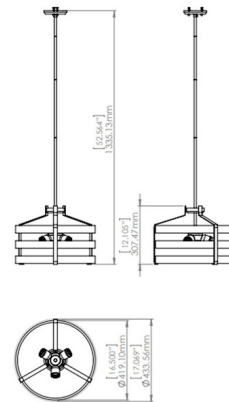

### Specifications

COLOR . . . . . N/A  
BODY FINISH . . . . . Buffed Nickel / Barnwood  
WATTAGE . . . . . 210W  
DIMMER . . . . . Standard 120V  
DIMENSIONS . . . . . 17"W x 12.5"H  
BULB NOT INCLUDED . . . . . 3 x Edison/Medium (E26)/70W/120V Incandescent  
OTHER BULB OPTIONS . . . . . 3 x Edison/Medium (E26)/120V LED

### Technical Information

PRODUCT DIMENSIONS . . . . . Min/Max Overall Height: 12.5"/52.5"

Shown in buffed nickel / barnwood

CLICK TO VIEW PRODUCT

Notes: