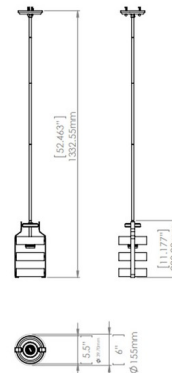

By DVI Lighting

Description

The Fort Garry Mini Pendant offers a combination of metals and woods to create a rustic fixture that is sure to enhance your farmhouse decor. Hang as a statement piece over a dinette table or hang several together for extra farmhouse flair. Available in Buffed Nickel/Barnwood, Buffed Nickel/Birchwood and Graphite/Ironwood. Ideally suited for vintage style bulb. ETL listed.

Shown in buffed nickel / barnwood

Specifications

COLOR	N/A
BODY FINISH	Buffed Nickel / Barnwood
WATTAGE	70W
DIMMER	Standard 120V
DIMENSIONS	6"W x 11.25"H
BULB NOT INCLUDED	1 x Edison/Medium (E26)/70W/120V Incandescent
OTHER BULB OPTIONS	1 x Edison/Medium (E26)/120V LED

Technical Information

PRODUCT DIMENSIONS	Min/Max Overall Height: 11.5"/52.5"
--------------------	-------------------------------------

CLICK TO VIEW PRODUCT

Notes: