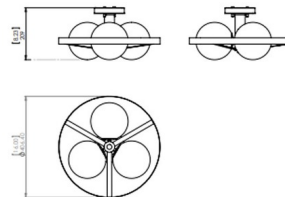

By DVI Lighting

Description

The Courcelette Semi Flush Ceiling Light is an eye catching fixture that takes its design cues from the midcentury modern era. This simple clean style works well with most decors. Available in four options. ETL listed.

Specifications

COLOR Clear
BODY FINISH Chrome
WATTAGE 225W
DIMMER Standard 120V
DIMENSIONS 16"W x 8.25"H
BULB NOT INCLUDED 3 x JCD/G9/75W/120V Halogen
OTHER BULB OPTIONS 3 x JCD/G9/120V LED

Shown in chrome / clear