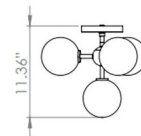

Shown in graphite / opal

Specifications

COLOR	Opal
BODY FINISH	Graphite
WATTAGE	100W
DIMMER	Standard 120V
DIMENSIONS	15.25"W x 11.25"H
BULB NOT INCLUDED	4 x JCD/G9/25W/120V Halogen

CLICK TO VIEW PRODUCT

Notes: