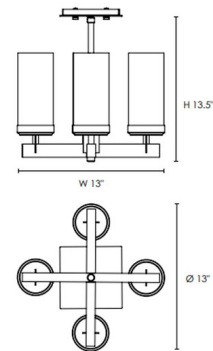

Shown in graphite / ironwood / clear

Specifications

COLOR Clear
BODY FINISH Graphite / Ironwood
WATTAGE 280W
DIMMER Standard 120V
DIMENSIONS 13"W x 13.5"H
BULB NOT INCLUDED 4 x Edison Tube/Medium (E26)/70W/120V Incandescent
OTHER BULB OPTIONS 4 x Edison Tube/Medium (E26)/120V LED