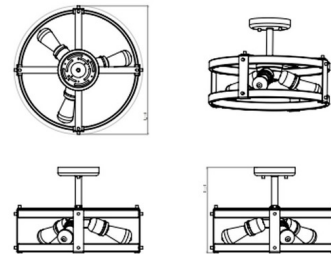

### Specifications

COLOR	N/A
BODY FINISH	Graphite / Ironwood
WATTAGE	210W
DIMMER	Standard 120V
DIMENSIONS	15"W x 10.25"H
BULB NOT INCLUDED	3 x Edison/Medium (E26)/70W/120V Incandescent
OTHER BULB OPTIONS	3 x Edison/Medium (E26)/120V LED