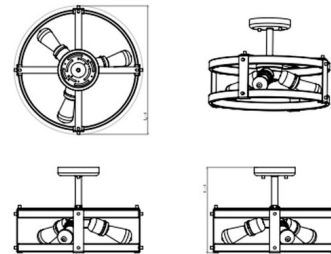

Shown in graphite / ironwood

Specifications

COLOR	N/A
BODY FINISH	Graphite / Ironwood
WATTAGE	210W
DIMMER	Standard 120V
DIMENSIONS	15"W x 10.25"H
BULB NOT INCLUDED	3 x Edison/Medium (E26)/70W/120V Incandescent
OTHER BULB OPTIONS	3 x Edison/Medium (E26)/120V LED