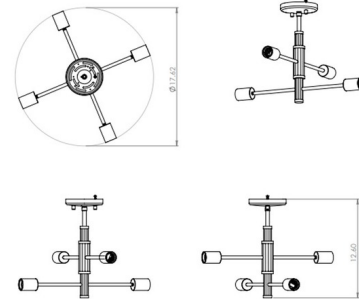

CLICK TO VIEW PRODUCT

Notes: