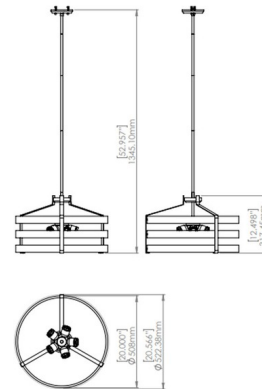

By DVI Lighting

Description

The Fort Garry Pendant / Semi Flush Ceiling Light offers a combination of metals and woods to create a rustic fixture that is sure to enhance your farmhouse decor. Available in Buffed Nickel/Barnwood, Buffed Nickel/Birchwood and Graphite/Ironwood. Can also be hung as a pendant with included 40 inches of downrods. Ideally suited for vintage style bulbs. ETL listed.

Shown in buffed nickel / barnwood

Specifications

COLOR	N/A
BODY FINISH	Buffed Nickel / Barnwood
WATTAGE	350W
DIMMER	Standard 120V
DIMENSIONS	20"W x 13.25"H
BULB NOT INCLUDED	5 x Edison/Medium (E26)/70W/120V Incandescent
OTHER BULB OPTIONS	5 x Edison/Medium (E26)/120V LED

Technical Information

PRODUCT DIMENSIONS Min/Max Overall Height: 13.25"/53.25"

CLICK TO VIEW PRODUCT

Notes: