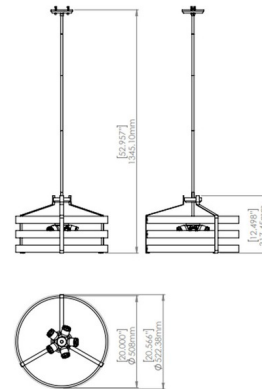

By DVI Lighting

Description

The Fort Garry Pendant / Semi Flush Ceiling Light offers a combination of metals and woods to create a rustic fixture that is sure to enhance your farmhouse decor. Available in Buffed Nickel/Barnwood, Buffed Nickel/Birchwood and Graphite/Ironwood. Can also be hung as a pendant with included 40 inches of downrods. Ideally suited for vintage style bulbs. ETL listed.

Shown in buffed nickel / barnwood

Specifications

COLOR	N/A
BODY FINISH	Buffed Nickel / Barnwood
WATTAGE	350W
DIMMER	Standard 120V
DIMENSIONS	20"W x 13.25"H
BULB NOT INCLUDED	5 x Edison/Medium (E26)/70W/120V Incandescent
OTHER BULB OPTIONS	5 x Edison/Medium (E26)/120V LED

Technical Information

PRODUCT DIMENSIONS	Min/Max Overall Height: 13.25"/53.25"
--------------------	---------------------------------------

CLICK TO VIEW PRODUCT

Notes: