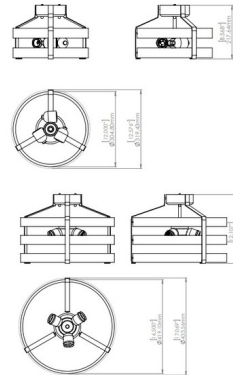

### Specifications

COLOR	N/A
BODY FINISH	Buffed Nickel / Birchwood
WATTAGE	210W
DIMMER	Standard 120V
DIMENSIONS	12.5"W x 8.5"H
BULB NOT INCLUDED	3 x Edison/Medium (E26)/70W/120V Incandescent
OTHER BULB OPTIONS	3 x Edison/Medium (E26)/120V LED