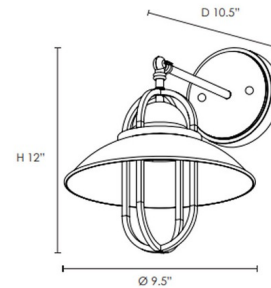

By DVI Lighting

Description

The Peggys Cove Wall / Ceiling Light offers mid century modern styling mixed in with hints of industrial and farmhouse influences. Available with Matte White/Venetian Brass, Graphite/Venetian Brass and Graphite/Satin Nickel finishes. Can be mounted from the wall or ceiling. Ideally suited for vintage style bulb. ETL listed.

Shown in satin nickel / graphite

Specifications

COLOR	N/A
BODY FINISH	Satin Nickel / Graphite
WATTAGE	70W
DIMMER	Standard 120V
DIMENSIONS	9.5"W x 12"H x 10.5"D
BULB NOT INCLUDED	1 x Edison/Medium (E26)/70W/120V Incandescent
OTHER BULB OPTIONS	1 x Edison/Medium (E26)/120V LED