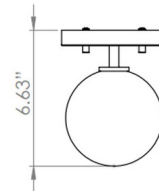

Shown in brushed nickel / opal

Specifications

COLOR	Opal
BODY FINISH	Brushed Nickel
WATTAGE	25W
DIMMER	Standard 120V
DIMENSIONS	5"W x 5"H x 6.75"D
BULB NOT INCLUDED	1 x JCD/G9/25W/120V Halogen

CLICK TO VIEW PRODUCT