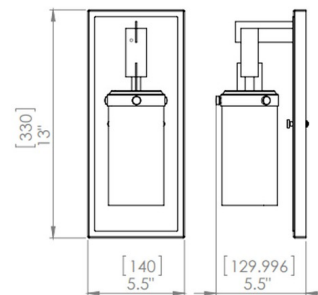

### Specifications

COLOR . . . . . Clear  
BODY FINISH . . . . . Graphite / Ironwood  
WATTAGE . . . . . 70W  
DIMMER . . . . . Standard 120V  
DIMENSIONS . . . . . 5.5"W x 13"H x 5"D  
BULB NOT INCLUDED . . . . . 1 x Edison Tube/Medium (E26)/70W/120V Incandescent  
OTHER BULB OPTIONS . . . . . 1 x Edison Tube/Medium (E26)/120V LED