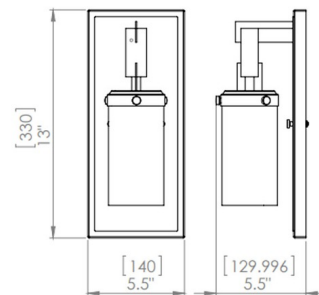

By DVI Lighting

Description

The Okanagan Wall Sconce offers a combination of metals and woods to create a rustic fixture that is sure to enhance your farmhouse decor. Available in Buffed Nickel/Barnwood, Graphite/Birchwood and Graphite/Ironwood with Clear glass diffuser. Can be installed with the glass facing up or down. Ideally suited for vintage style bulbs. ETL listed.

Shown in graphite / ironwood / clear

Specifications

COLOR Clear
BODY FINISH Graphite / Ironwood
WATTAGE 70W
DIMMER Standard 120V
DIMENSIONS 5.5"W x 13"H x 5"D
BULB NOT INCLUDED 1 x Edison Tube/Medium (E26)/70W/120V Incandescent
OTHER BULB OPTIONS 1 x Edison Tube/Medium (E26)/120V LED