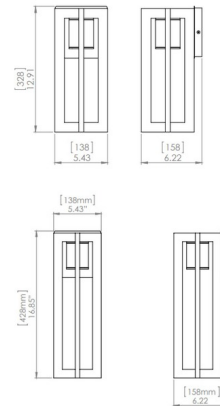

Shown in black / frosted

Specifications

COLOR	Frosted
BODY FINISH	Black
WATTAGE	3W
DIMMER	Standard 120V
DIMENSIONS	6.25"W x 12.75"H x 5.5"D
BULB NOT INCLUDED	1 x MR16/GU10/3W/120V LED

CLICK TO VIEW PRODUCT