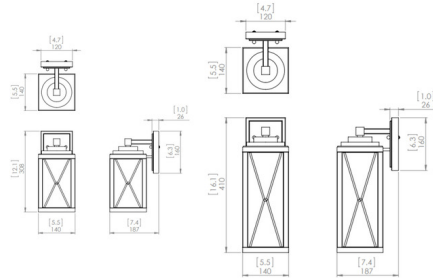

Description

The County Fair Outdoor Wall Sconce has traditional styling with a rustic twist. Features Clear glass panels with three finish options available. Available in two sizes. ETL listed. Suitable for wet locations.

Shown in ironwood / black / clear

Specifications

COLOR	Clear
BODY FINISH	Ironwood / Black
WATTAGE	70W
DIMMER	Standard 120V
DIMENSIONS	5.5"W x 12.25"H x 7.25"D
BULB NOT INCLUDED	1 x Edison/Medium (E26)/70W/120V Incandescent
OTHER BULB OPTIONS	1 x Edison/Medium (E26)/120V LED