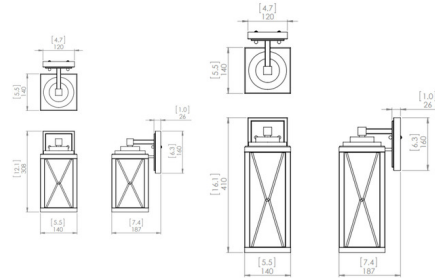

### Specifications

COLOR . . . . .	Clear
BODY FINISH . . . . .	Ironwood / Black
WATTAGE . . . . .	70W
DIMMER . . . . .	Standard 120V
DIMENSIONS . . . . .	5.5"W x 12.25"H x 7.25"D
BULB NOT INCLUDED . . . . .	1 x Edison/Medium (E26)/70W/120V Incandescent
OTHER BULB OPTIONS . . . . .	1 x Edison/Medium (E26)/120V LED