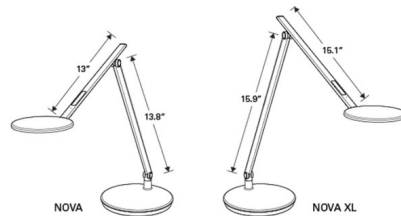

CLICK TO VIEW PRODUCT

Notes: