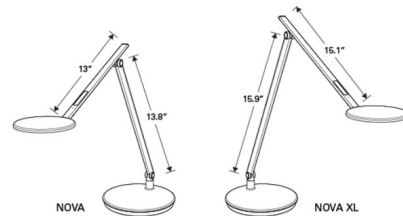

Description

The Nova Task Light offers a sleek, highly adjustable counter balance design and minimal aesthetic that will enhance a wide variety of interiors and spaces. The glare free LED light is available in Light Gray, White or Black with a clamp base, universal slatwall mount, wall mount, table base, or wireless charging table base. Clamp base accommodates desks with thicknesses up to 2 inches. Constant torque forever hinges ensure stability and eliminate the need for adjustments, even after a decade of use. The wireless charging table base features two USB ports for connectivity to your hand-held device. Occupancy sensor senses body heat to automatically shut off when no one is present. Easily adjust brightness levels with touch dimming, while the smart dimming feature remembers your brightness level for the next time you turn the light on. Dimming range: 14%-100%. Available in two sizes and two color temperatures. Nova has a 28.85 inch reach. Nova XL has a 32.8 inch reach. Includes manufacturer 10 year warranty. NOTE: Wall Mount option is Plug-in only.

Specifications

COLOR	N/A
BODY FINISH	Light Gray
WATTAGE	7W
DIMMER	Included
DIMENSIONS	13"W x 13.8"H
INTEGRATED LED MODULE	1 x LED/7W/120V LED

Technical Information

LAMP LIFE	50000 hours
COLOR RENDERING	92 CRI
LAMP COLOR	3000K
LUMENS/WATT	62.86
LUMINOUS FLUX	440 lumens

Shown in light gray

CLICK TO VIEW PRODUCT

Notes: