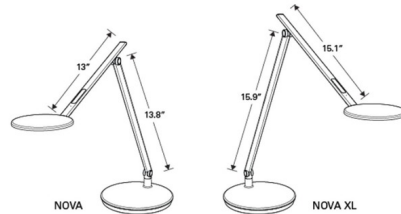

CLICK TO VIEW PRODUCT

Notes: