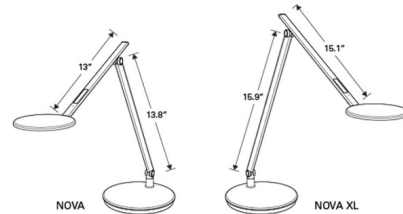

By Humanscale

Description

The Nova Task Light offers a sleek, highly adjustable counter balance design and minimal aesthetic that will enhance a wide variety of interiors and spaces. The glare free LED light is available in Light Gray, White or Black with a clamp base, universal slatwall mount, wall mount, table base, or wireless charging table base. Clamp base accommodates desks with thicknesses up to 2 inches. Constant torque forever hinges ensure stability and eliminate the need for adjustments, even after a decade of use. The wireless charging table base features two USB ports for connectivity to your hand-held device. Occupancy sensor senses body heat to automatically shut off when no one is present. Easily adjust brightness levels with touch dimming, while the smart dimming feature remembers your brightness level for the next time you turn the light on. Dimming range: 14%-100%. Available in two sizes and two color temperatures. Nova has a 28.85 inch reach. Nova XL has a 32.8 inch reach. Includes manufacturer 10 year warranty. NOTE: Wall Mount option is Plug-in only.

Specifications

COLOR N/A
BODY FINISH White
WATTAGE 7W
DIMMER Included
DIMENSIONS 13"W x 13.8"H
INTEGRATED LED MODULE 1 x LED/7W/120V LED

Technical Information

LAMP LIFE 50000 hours
COLOR RENDERING 92 CRI
LAMP COLOR 3000K
LUMENS/WATT 62.86
LUMINOUS FLUX 440 lumens

Shown in white

CLICK TO VIEW PRODUCT

Notes: