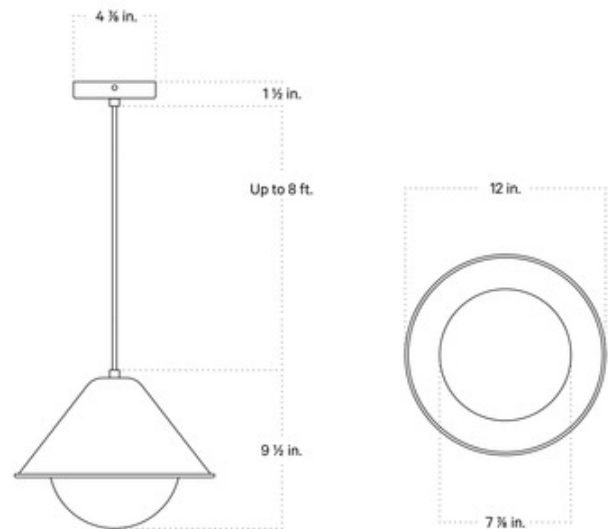

BRAND

In Common With

DESCRIPTION

The Eave Orb Pendant has a clean modern silhouette, fit for both modern and traditional spaces alike. The Frosted Glass globe shaped diffuser casts a soft, ambient glow, and can be easily twisted-off when it's time to change the bulb. Note: Cord color varies by finish. Black Cord: Black, Oxide Red, Reed Green, or PeachWhite Cord: Bone

Shown in: Oxide Red / Frosted

SHADE COLOR	Frosted
BODY FINISH	Oxide Red
WATTAGE	8.5W
DIMMER	Standard 120V
DIMENSIONS	12"W x 9.5"H
BULB INCLUDED	
LAMP	1 x T4/Candelabra (E12)/8.5W/120V LED

Technical Information

LUMINOUS FLUX	850 lumens
LUMENS/WATT	100.00
LAMP COLOR	2700K
COLOR RENDERING	90 CRI

SPEC # ICW873272

COMPANY	PROJECT	FIXTURE TYPE	APPROVED BY	DATE