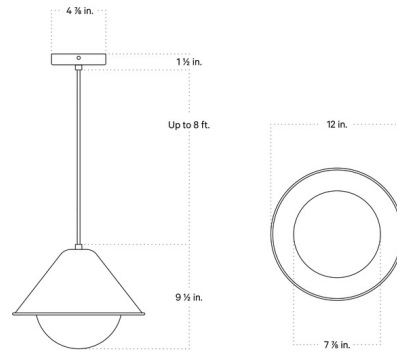

Description

The Eave Orb Pendant has a clean modern silhouette, fit for both modern and traditional spaces alike. The Frosted Glass globe shaped diffuser casts a soft, ambient glow, and can be easily twisted-off when it's time to change the bulb. Note: Cord color varies by finish. Black Cord: Black, Oxide Red, Reed Green, or PeachWhite Cord: Bone

Shown in reed green / reed green

Specifications

COLOR Reed Green
BODY FINISH Reed Green
WATTAGE 8.5W
DIMMER Standard 120V
DIMENSIONS 12"W x 9.5"H
BULB INCLUDED 1 x T4/Candelabra (E12)/8.5W/120V LED
COUNTRY OF ORIGIN United States