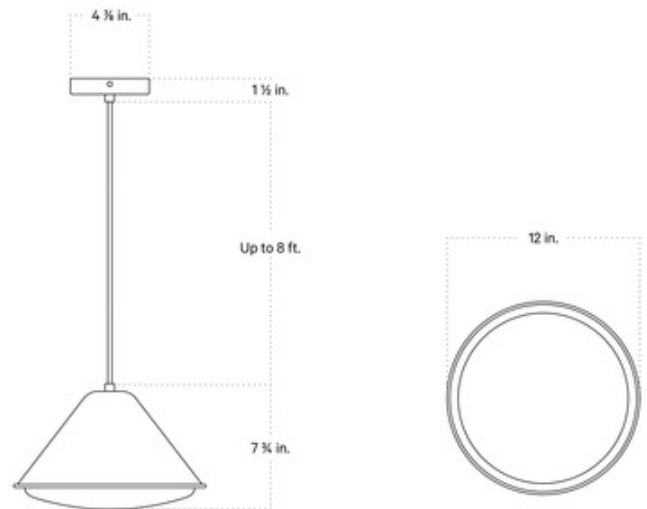

COMPANY	PROJECT	FIXTURE TYPE	APPROVED BY	DATE