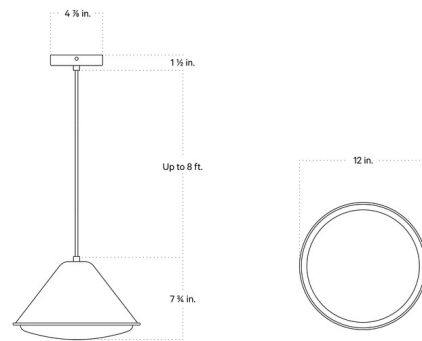

### Specifications

COLOR	Black
BODY FINISH	Black
WATTAGE	5W
DIMMER	Standard 120V
DIMENSIONS	12"W x 7.75"H
BULB INCLUDED	1 x T4/Candelabra (E12)/5W/120V LED
COUNTRY OF ORIGIN	United States

### Technical Information

PRODUCT DIMENSIONS	Canopy: 4.9" diameter
COLOR RENDERING	90 CRI
LAMP COLOR	2700K
LUMENS/WATT	110.00
LUMINOUS FLUX	550 lumens

CLICK TO VIEW PRODUCT

Notes: