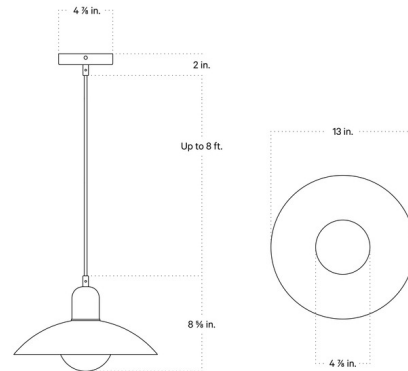

### Specifications

COLOR	Reed Green Shade
BODY FINISH	Black
WATTAGE	5W
DIMMER	Standard 120V
DIMENSIONS	13"W x 8.625"H
BULB INCLUDED	1 x T4/Candelabra (E12)/5W/120V LED
COUNTRY OF ORIGIN	United States

### Technical Information

PRODUCT DIMENSIONS	Canopy: 5" diameter
COLOR RENDERING	.90 CRI
LAMP COLOR	2700K
LUMENS/WATT	110.00
LUMINOUS FLUX	550 lumens

CLICK TO VIEW PRODUCT

Notes: